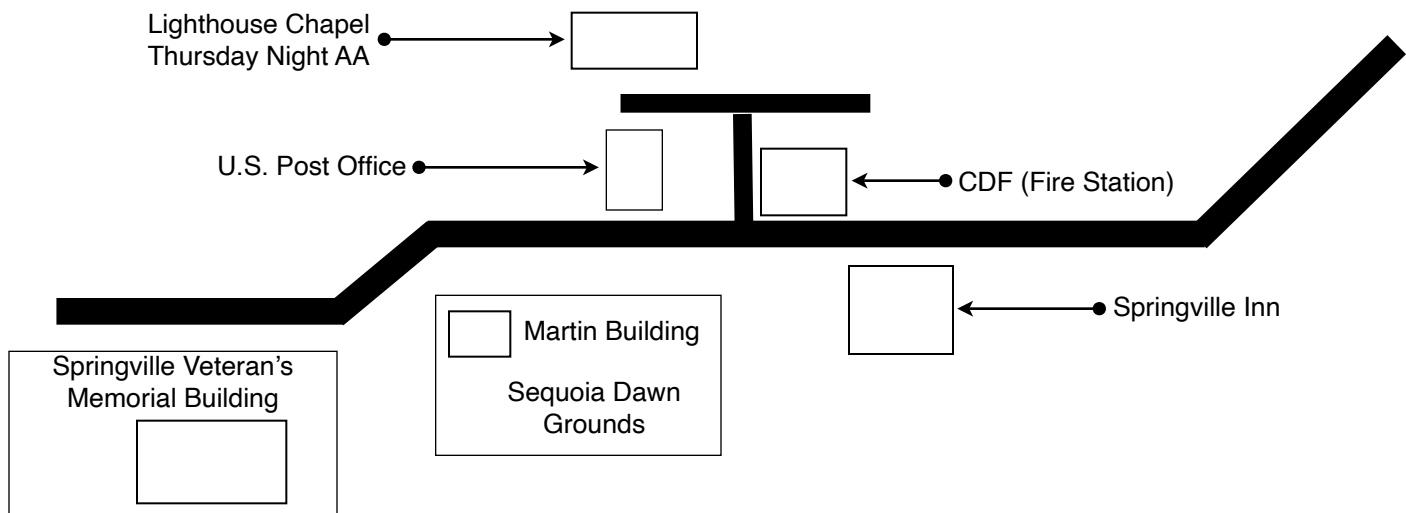

Sunday Speaker Breakfast

Sunday Morning, February 11, 2024

Always the 2nd Sunday of the Month - Come Join Us!

Speaker: Patti B.
Bakersfield, CA

Special Fabulous Fifty-Years of Speaker Breakfasts

Springville Veterans Memorial Building
35944 Highway 190
Springville, California

For Information: Call 559-539-3814

- From Highway 99 at Tipton (south of Tulare) - Take Highway 190 turnoff toward the Sierras - 32 miles east to Springville
- From Highway 99 at Bakersfield - Take Highway 65 north 45 miles to Highway 190 - 17 miles east to Springville